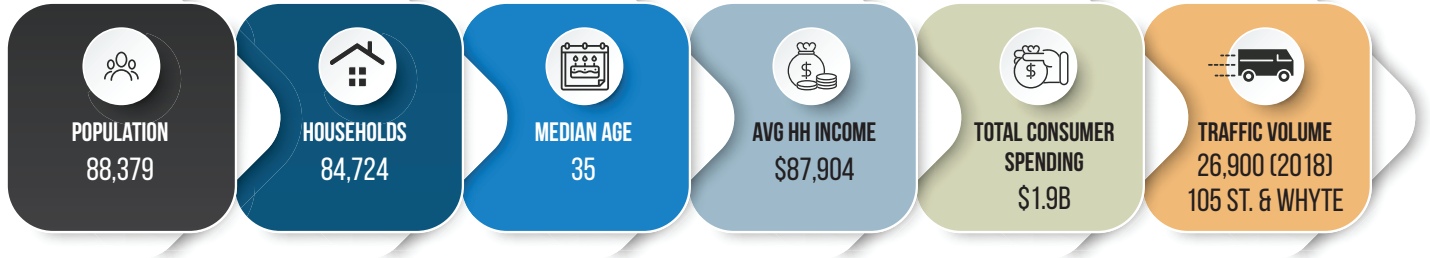

### Property Highlights

- Medical/professional building located on 105 Street, just off of Whyte Ave
- Strong location close to the University of Alberta with easy access to Gateway Boulevard, Calgary Trail, and downtown
- Elevator service throughout the building
- Tenant mix includes doctors, surgeons, pharmacy, dentists, physical therapy, and podiatry
- The building has undergone extensive updates and renovations

## Demographics within 3KM